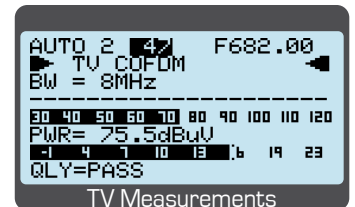

Mod. TV METER

PRIME
DIGITAL
by ROVER
MADE IN ITALY

OEM Welcome

IT HAS NEVER BEEN SO SIMPLE & COMPLETE

MADE IN ITALY

With bag.

A well job done in 3 second!

Automatically Stores all channels of your city, checks the best antenna pointing and analyzes the result of your work by measuring the quality and power up-to 140 channels in blocks of 8 channels.

- EASY TO USE
- UP TO 140 CHs ANALYSIS IN BLOCKS OF 8 DIGITAL AND/OR ANALOG CHANNELS
- FULLY AUTOMATIC MEASUR.
- FAST QUALITY MEAS.: FAIL-MARG.-PASS
- WORLDWIDE TV STANDARDS
- LI-PO LONG BATTERY DURATION
- ROBUST METAL HOUSING
- RAIN PROOF BAG

Mod. TV METER MAIN SPECIFICATIONS

MEASUREMENTS & SPECTRUM ANALYSIS

- **Frequency Range:** 44 MHz to 880 MHz.
- **Input Impedance:** 75 ohm (interchangeable "F" connector).
- **Power range MEAS.:** 10 to 100 dBµV; 120 dBµV with ext. attenuator.
- **Fast spectrum with MAX HOLD:** Full spect. capabilities with peak memory, variable span and automatic reference level.
- **Meas:** All digital and analog measurements, see table below.
- **Quality FAIL-MARG.-PASS:** Measuring the quality and the power up-to 140 CHs in blocks of 8 Digital or Analog channels simultaneously.
- **Barscan:** TV analog and digital bars scan form 10 to 100 channels.
- **Memory plan:** World Wide countries with related channels plans are pre-memorized.

GENERAL SPECIFICATIONS

- **DC voltage at RF input:** 5Vdc.
- **Battery:** Rechargeable Li-Po battery pack, 5 hour duration.
- **USB Micro:** For battery charge and PC interface for SW up-grade and memory plan management.
- **Housing:** Metal box and rain proof bag.
- **Size:** H 95 x W 160 x D 34 mm (meter only).
- **Weight:** 500 gr.