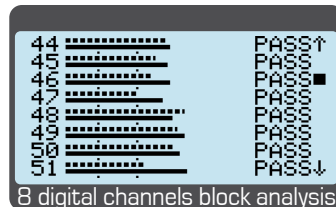

Mod. TV METER

PRIME
DIGITAL
by ROVER
MADE IN ITALY

OEM Welcome

IT HAS NEVER BEEN SO SIMPLE & COMPLETE

MADE IN ITALY

With bag.

A well job done in 3 second!

Automatically Stores all channels of your city, checks the best antenna pointing and analyzes the result of your work by measuring the quality and power up-to 140 channels in blocks of 8 channels.

- EASY TO USE
- UP TO 140 CHs ANALYSIS IN BLOCKS OF 8 DIGITAL AND/OR ANALOG CHANNELS
- FULLY AUTOMATIC MEASUR.
- FAST QUALITY MEAS.: FAIL-MARG.-PASS
- WORLDWIDE TV STANDARDS
- LI-PO LONG BATTERY DURATION
- ROBUST METAL HOUSING
- RAIN PROOF BAG

Mod. TV METER MAIN SPECIFICATIONS

MEASUREMENTS & SPECTRUM ANALYSIS

- **Frequency Range:** 44 MHz to 880 MHz.
- **Input Impedance:** 75 ohm (interchangeable "F" connector).
- **Power range MEAS.:** 10 to 100 dBµV; 120 dBµV with ext. attenuator.
- **Fast spectrum with MAX HOLD:** Full spect. capabilities with peak memory, variable span and automatic reference level.
- **Meas:** All digital and analog measurements, see table below.
- **Quality FAIL-MARG.-PASS:** Measuring the quality and the power up-to 140 CHs in blocks of 8 Digital or Analog channels simultaneously.
- **Barscan:** TV analog and digital bars scan form 10 to 100 channels.
- **Memory plan:** World Wide countries with related channels plans are pre-memorized.

GENERAL SPECIFICATIONS

- **DC voltage at RF input:** 5Vdc.
- **Battery:** Rechargeable Li-Po battery pack, 5 hour duration.
- **USB Micro:** For battery charge and PC interface for SW up-grade and memory plan management.
- **Housing:** Metal box and rain proof bag.
- **Size:** H 95 x W 160 x D 34 mm (meter only).
- **Weight:** 500 gr.