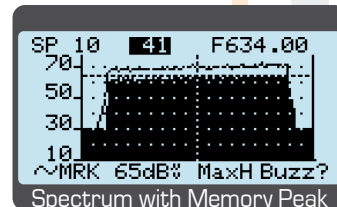

Mod. TV METER

PRIME
DIGITAL
by ROVER
MADE IN ITALY

OEM Welcome

IT HAS NEVER BEEN SO SIMPLE & COMPLETE

MADE IN ITALY

With bag.

A well job done in 3 second!

Automatically Stores all channels of your city, checks the best antenna pointing and analyzes the result of your work by measuring the quality and power up-to 140 channels in blocks of 8 channels.

- EASY TO USE
- UP TO 140 CHs ANALYSIS IN BLOCKS OF 8 DIGITAL AND/OR ANALOG CHANNELS
- FULLY AUTOMATIC MEASUR.
- FAST QUALITY MEAS.: FAIL-MARG.-PASS
- WORLDWIDE TV STANDARDS
- LI-PO LONG BATTERY DURATION
- ROBUST METAL HOUSING
- RAIN PROOF BAG

Mod. TV METER MAIN SPECIFICATIONS

MEASUREMENTS & SPECTRUM ANALYSIS

- **Frequency Range:** 44 MHz to 880 MHz.
- **Input Impedance:** 75 ohm (interchangeable "F" connector).
- **Power range MEAS.:** 10 to 100 dBµV; 120 dBµV with ext. attenuator.
- **Fast spectrum with MAX HOLD:** Full spect. capabilities with peak memory, variable span and automatic reference level.
- **Meas:** All digital and analog measurements, see table below.
- **Quality FAIL-MARG.-PASS:** Measuring the quality and the power up-to 140 CHs in blocks of 8 Digital or Analog channels simultaneously.
- **Barscan:** TV analog and digital bars scan form 10 to 100 channels.
- **Memory plan:** World Wide countries with related channels plans are pre-memorized.

GENERAL SPECIFICATIONS

- **DC voltage at RF input:** 5Vdc.
- **Battery:** Rechargeable Li-Po battery pack, 5 hour duration.
- **USB Micro:** For battery charge and PC interface for SW up-grade and memory plan management.
- **Housing:** Metal box and rain proof bag.
- **Size:** H 95 x W 160 x D 34 mm (meter only).
- **Weight:** 500 gr.