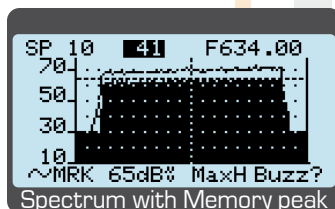

HD MEASURES

With bag.

A well job done in 3 second!

Automatically Stores all channels of your city, checks the best antenna pointing and analyzes the result of your work by measuring the quality and power up-to 140 channels in blocks of 8 channels.

Mod. T2 HD EXPERT MAIN SPECIFICATIONS

MEASUREMENTS & SPECTRUM ANALYSIS

- **Frequency Range:** 44 MHz to 880 MHz.
- **Input Impedance:** 75 ohm (interchangeable "F" connector).
- **Power range MEAS.:** 10 to 100 dBμV; 120 dBμV with ext. attenuator.
- **Fast spectrum with MAX HOLD:** Full spect. capabilities with peak memory, variable span and automatic reference level.
- **Meas:** All digital and analog measurements, see table below.
- **Quality FAIL - MARGINAL - PASS:** Measuring the quality and the power up-to 140 CHs in blocks of 8 Digital or Analog channels simultaneously.
- **Barscan:** TV analog and digital bars scan form 10 to 100 channels.
- **Memory plan:** World Wide countries with related channels plans are pre-memorized.