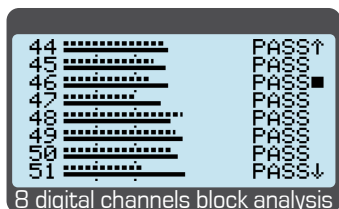

HD MEASURES

With bag.

A well job done in 3 second!

Automatically Stores all channels of your city, checks the best antenna pointing and analyzes the result of your work by measuring the quality and power up-to 140 channels in blocks of 8 channels.

- HIGH PRECISION WITH ALL CHANNELS CALIBRATED
- UP TO 140 CHs ANALYSIS IN BLOCKS OF 8 DIGITAL AND/OR ANALOG CHANNELS
- FULLY AUTOMATIC MEASUR.
- FAST QUALITY MEAS.: FAIL-MARG.-PASS
- WORLDWIDE TV STANDARDS
- LI-PO LONG BATTERY DURATION
- ROBUST METAL HOUSING
- RAIN PROOF BAG

Mod. T2 HD EXPERT MAIN SPECIFICATIONS

MEASUREMENTS & SPECTRUM ANALYSIS

- **Frequency Range:** 44 MHz to 880 MHz.
- **Input Impedance:** 75 ohm (interchangeable "F" connector).
- **Power range MEAS.:** 10 to 100 dBμV; 120 dBμV with ext. attenuator.
- **Fast spectrum with MAX HOLD:** Full spect. capabilities with peak memory, variable span and automatic reference level.
- **Meas:** All digital and analog measurements, see table below.
- **Quality FAIL - MARGINAL - PASS:** Measuring the quality and the power up-to 140 CHs in blocks of 8 Digital or Analog channels simultaneously.
- **Barscan:** TV analog and digital bars scan form 10 to 100 channels.
- **Memory plan:** World Wide countries with related channels plans are pre-memorized.