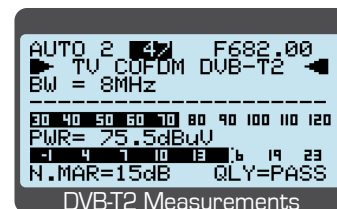

A well job done in 3 second!

Automatically Stores all channels of your city, checks the best antenna pointing and analyzes the result of your work by measuring the quality and power up-to 140 channels in blocks of 8 channels.

- HIGH PRECISION WITH ALL CHANNELS CALIBRATED
- UP TO 140 CHs ANALYSIS IN BLOCKS OF 8 DIGITAL AND/OR ANALOG CHANNELS
- FULLY AUTOMATIC MEASUR.
- FAST QUALITY MEAS.: FAIL-MARG.-PASS
- WORLDWIDE TV STANDARDS
- LI-PO LONG BATTERY DURATION
- ROBUST METAL HOUSING
- RAIN PROOF BAG