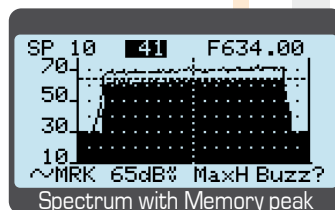

With bag.

A well job done in 3 second!

Automatically Stores all channels of your city, checks the best antenna pointing and analyzes the result of your work by measuring the quality and power up-to 140 channels in blocks of 8 channels.

- HIGH PRECISION WITH ALL CHANNELS CALIBRATED
- UP TO 140 CHs ANALYSIS IN BLOCKS OF 8 DIGITAL AND/OR ANALOG CHANNELS
- FULLY AUTOMATIC MEASUR.
- FAST QUALITY MEAS.: FAIL-MARG.-PASS
- WORLDWIDE TV STANDARDS
- LI-PO LONG BATTERY DURATION
- ROBUST METAL HOUSING
- RAIN PROOF BAG

Mod. **TV EXPERT** MAIN SPECIFICATIONS

MEASUREMENTS & SPECTRUM ANALYSIS

- **Frequency Range:** 44 MHz to 880 MHz.
- **Input Impedance:** 75 ohm (interchangeable "F" connector).
- **Power range MEAS.:** 10 to 100 dBµV; 120 dBµV with ext. attenuator.
- **Fast spectrum with MAX HOLD:** Full spect. capabilities with peak memory, variable span and automatic reference level.
- **Meas:** All digital and analog measurements, see table below.
- **Quality FAIL - MARGINAL - PASS:** Measuring the quality and the power up-to 140 CHs in blocks of 8 Digital or Analog channels simultaneously.
- **Barscan:** TV analog and digital bars scan form 10 to 100 channels.
- **Memory plan:** World Wide countries with related channels plans are pre-memorized.