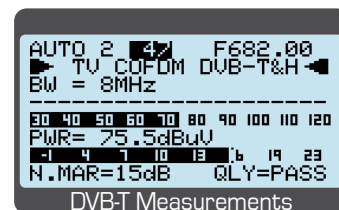

With bag.

A well job done in 3 second!

Automatically Stores all channels of your city, checks the best antenna pointing and analyzes the result of your work by measuring the quality and power up-to 140 channels in blocks of 8 channels.

- HIGH PRECISION WITH ALL CHANNELS CALIBRATED
- UP TO 140 CHs ANALYSIS IN BLOCKS OF 8 DIGITAL AND/OR ANALOG CHANNELS
- FULLY AUTOMATIC MEASUR.
- FAST QUALITY MEAS.: FAIL-MARG.-PASS
- WORLDWIDE TV STANDARDS
- LI-PO LONG BATTERY DURATION
- ROBUST METAL HOUSING
- RAIN PROOF BAG

Mod. **TV EXPERT** MAIN SPECIFICATIONS

MEASUREMENTS & SPECTRUM ANALYSIS

- **Frequency Range:** 44 MHz to 880 MHz.
- **Input Impedance:** 75 ohm (interchangeable "F" connector).
- **Power range MEAS.:** 10 to 100 dBµV; 120 dBµV with ext. attenuator.
- **Fast spectrum with MAX HOLD:** Full spect. capabilities with peak memory, variable span and automatic reference level.
- **Meas:** All digital and analog measurements, see table below.
- **Quality FAIL - MARGINAL - PASS:** Measuring the quality and the power up-to 140 CHs in blocks of 8 Digital or Analog channels simultaneously.
- **Barscan:** TV analog and digital bars scan form 10 to 100 channels.
- **Memory plan:** World Wide countries with related channels plans are pre-memorized.

GENERAL SPECIFICATIONS

- **DC voltage at RF input:** 5Vdc.
- **Battery:** Rechargeable Li-Po battery pack, 5 hour duration.
- **USB Micro:** For battery charge and PC interface for SW up-grade and memory plan management.
- **Housing:** Metal box and rain proof bag.
- **Size:** H 95 x W 160 x D 34 mm (meter only).
- **Weight:** 500 gr.