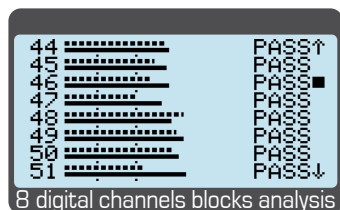

With bag.

A well job done in 3 second!

Automatically Stores all channels of your city, checks the best antenna pointing and analyzes the result of your work by measuring the quality and power up-to 140 channels in blocks of 8 channels.

- HIGH PRECISION WITH ALL CHANNELS CALIBRATED
- UP TO 140 CHs ANALYSIS IN BLOCKS OF 8 DIGITAL AND/OR ANALOG CHANNELS
- FULLY AUTOMATIC MEASUR.
- FAST QUALITY MEAS.: FAIL-MARG.-PASS
- WORLDWIDE TV STANDARDS
- LI-PO LONG BATTERY DURATION
- ROBUST METAL HOUSING
- RAIN PROOF BAG

Mod. **TV EXPERT** MAIN SPECIFICATIONS

MEASUREMENTS & SPECTRUM ANALYSIS

- **Frequency Range:** 44 MHz to 880 MHz.
- **Input Impedance:** 75 ohm (interchangeable "F" connector).
- **Power range MEAS.:** 10 to 100 dBµV; 120 dBµV with ext. attenuator.
- **Fast spectrum with MAX HOLD:** Full spect. capabilities with peak memory, variable span and automatic reference level.
- **Meas:** All digital and analog measurements, see table below.
- **Quality FAIL - MARGINAL - PASS:** Measuring the quality and the power up-to 140 CHs in blocks of 8 Digital or Analog channels simultaneously.
- **Barscan:** TV analog and digital bars scan form 10 to 100 channels.
- **Memory plan:** World Wide countries with related channels plans are pre-memorized.

GENERAL SPECIFICATIONS

- **DC voltage at RF input:** 5Vdc.
- **Battery:** Rechargeable Li-Po battery pack, 5 hour duration.
- **USB Micro:** For battery charge and PC interface for SW up-grade and memory plan management.
- **Housing:** Metal box and rain proof bag.
- **Size:** H 95 x W 160 x D 34 mm (meter only).
- **Weight:** 500 gr.