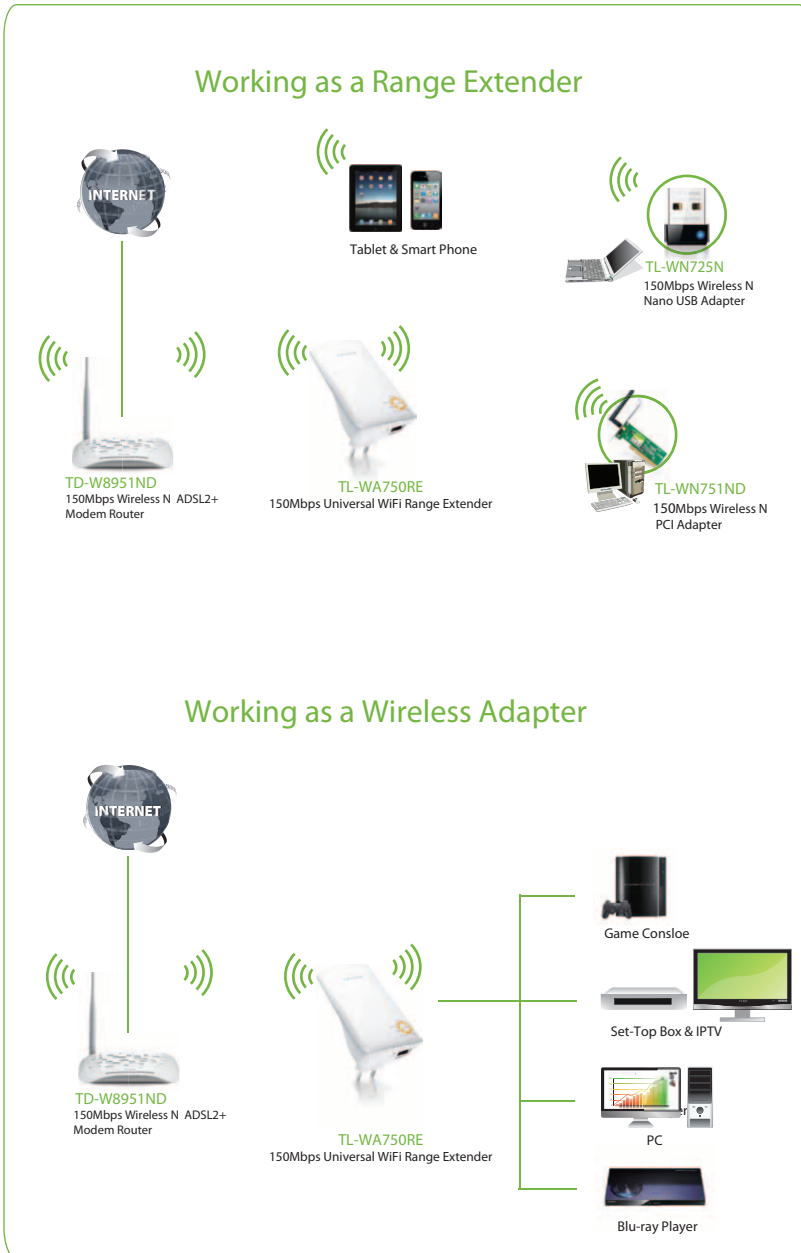

Diagram:

Package:

- 150Mbps Universal WiFi Range Extender TL-WA750RE
- RJ-45 Ethernet Cable
- Resource CD
- Quick Installation Guide

Related Product:

- 150Mbps Wireless N ADSL2+ Modem Router TD-W8951ND
- 150Mbps Wireless N Nano USB Adapter TL-WN725N
- 150Mbps Wireless N PCI Adapter TL-WN751ND