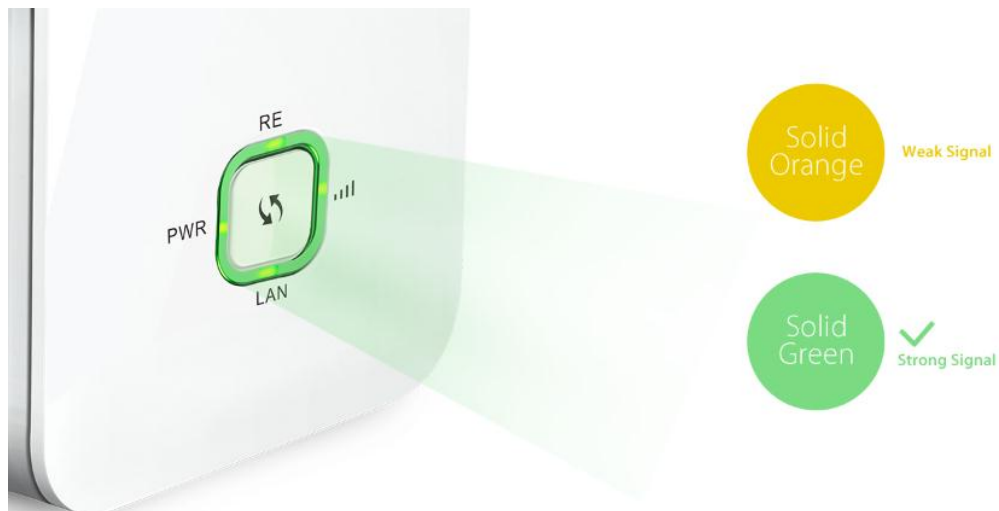

A301

Wireless N300 Universal Range Extender

A301 wireless N300 Universal Range Extender is designed to optimize and extend your existing wireless network to the furthest corner of your house. With transmission rate up to 300Mbps, wall-mounted design, smart signal indicator, 2 external antennas, you can experience faster and farther WiFi easily. Wireless coverage can be easily expanded at a push of range extender button. The ethernet port allows the Extender to function as a wireless adapter to connect wired devices. A301 works with any standard WiFi router and is ideal for HD video streaming & gaming. With Tenda A301, you can enjoy Internet surfing even in the backyard of a villa.

Easy Use

You can optimize and extend WiFi range just at a push of WPS button of the router and range extender button of A301 within 2 minutes. No longer need to worry about wires or cables.

Optimal Coverage

2 external antennas help to maximize WiFi coverage.

Range Extender Mode boosts WiFi to the furthest corner of your house and gives you performance where you need it most. You can play games even in the backyard of a villa.

Wall-mount design

Wall-mounted design makes it easy to deploy and move flexibly. As long as connected with an existing router, you can plug A301 at any place as you want without configuration.

Smart Signal Indicator