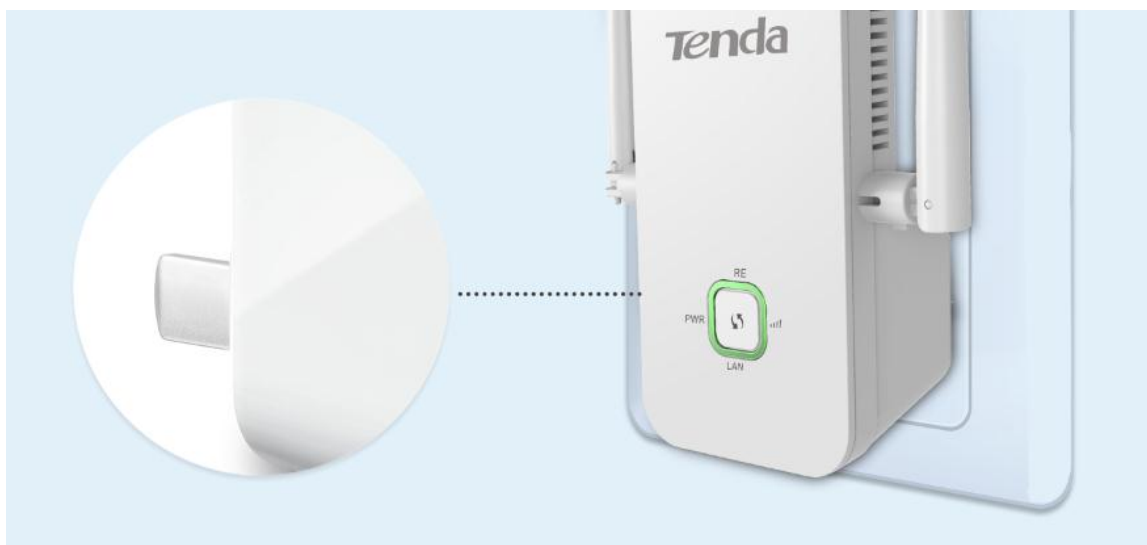

A301

Wireless N300 Universal Range Extender

A301 wireless N300 Universal Range Extender is designed to optimize and extend your existing wireless network to the furthest corner of your house. With transmission rate up to 300Mbps, wall-mounted design, smart signal indicator, 2 external antennas, you can experience faster and farther WiFi easily. Wireless coverage can be easily expanded at a push of range extender button. The ethernet port allows the Extender to function as a wireless adapter to connect wired devices. A301 works with any standard WiFi router and is ideal for HD video streaming & gaming. With Tenda A301, you can enjoy Internet surfing even in the backyard of a villa.

Easy Use

You can optimize and extend WiFi range just at a push of WPS button of the router and range extender button of A301 within 2 minutes. No longer need to worry about wires or cables.

Optimal Coverage

2 external antennas help to maximize WiFi coverage.

Range Extender Mode boosts WiFi to the furthest corner of your house and gives you performance where you need it most. You can play games even in the backyard of a villa.

Wall-mount design

Wall-mounted design makes it easy to deploy and move flexibly. As long as connected with an existing router, you can plug A301 at any place as you want without configuration.

Smart Signal Indicator