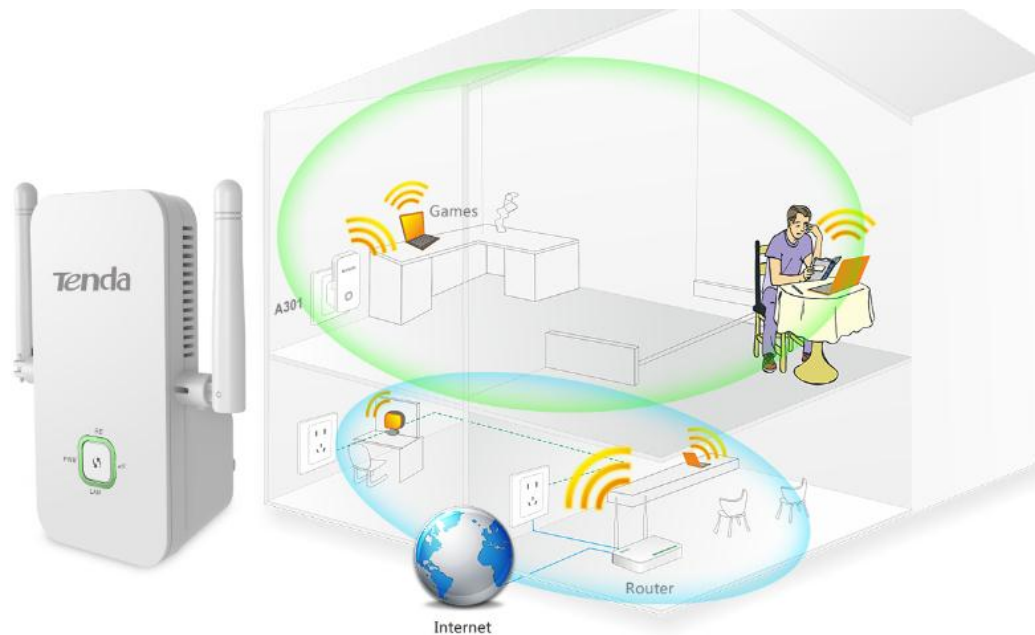

A301

Wireless N300 Universal Range Extender

A301 wireless N300 Universal Range Extender is designed to optimize and extend your existing wireless network to the furthest corner of your house. With transmission rate up to 300Mbps, wall-mounted design, smart signal indicator, 2 external antennas, you can experience faster and farther WiFi easily. Wireless coverage can be easily expanded at a push of range extender button. The ethernet port allows the Extender to function as a wireless adapter to connect wired devices. A301 works with any standard WiFi router and is ideal for HD video streaming & gaming. With Tenda A301, you can enjoy Internet surfing even in the backyard of a villa.

Easy Use

You can optimize and extend WiFi range just at a push of WPS button of the router and range extender button of A301 within 2 minutes. No longer need to worry about wires or cables.

Optimal Coverage

2 external antennas help to maximize WiFi coverage.

Range Extender Mode boosts WiFi to the furthest corner of your house and gives you performance where you need it most. You can play games even in the backyard of a villa.

Wall-mount design

Wall-mounted design makes it easy to deploy and move flexibly. As long as connected with an existing router, you can plug A301 at any place as you want without configuration.

Smart Signal Indicator