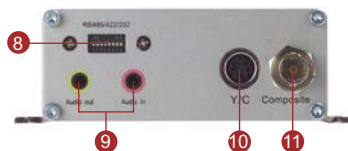

SED-3320 With audio