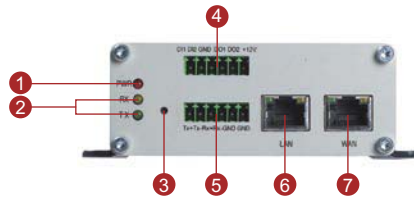

MPEG-4 Video Decoder with Two Way Audio Option

SED-3320

- Up to full D1 MPEG-4 video decompression at 30/25 FPS
- QoS enabled (L3) video streaming
- Dual MPEG-4 video stream input via LAN or WAN (PPPoE supported) ports at the same time
- Digital time code retrieved
- Analog image decoded from up to 16 different ACTi devices can be displayed or set for patrol
- Two way audio supported (for SED-3320 only)

- 1 Power LED
- 2 Serial port LED
- 3 Reset button
- 4 Digital input & digital output
- 5 Serial port & power DC input
- 6 LAN port
- 7 WAN port

- 8 Serial port setting
- 9 Audio input / output
- 10 Analog video output (Y/C)
- 11 Analog video output (Composite)

DIMENSION DIAGRAM

Unit: mm [inch]