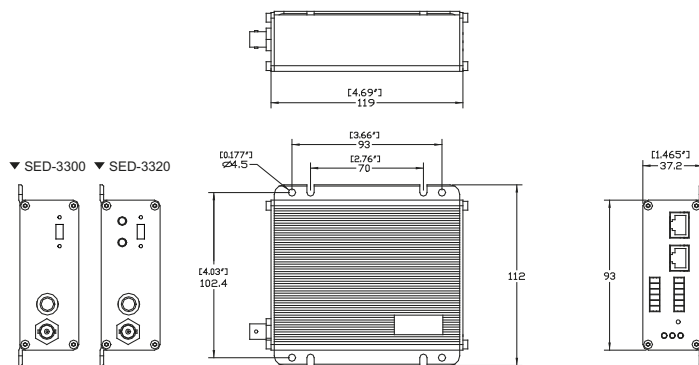

DIMENSION DIAGRAM