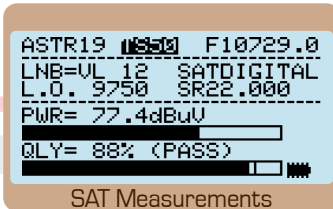

Mod. SAT EXPERT

PRIME
DIGITAL

DVBS2

OEM Welcome

by
ROVER

MADE IN ITALY

**IT HAS
NEVER BEEN
SO SIMPLE**

With bag.

A well Job done in one second!

Select a satellite and start dish alignment, every time you see a satellite spectrum the SAT EXPERT will provide the Satellite name and orbit position and suggest movement directions (go east or go west) towards the wanted satellite.

- ONE SECOND PRECISE & SUPER FAST DISH ALIGNMENT
- FULLY AUTOMATIC
- FIRST SATELLITE IDENTIFICATION
- LONG BATTERY DURATION
- ROBUST HOUSING
- RAIN PROOF BAG