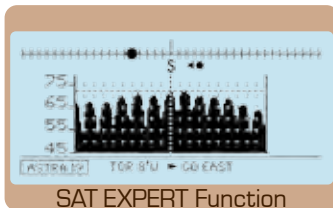

Mod. SAT EXPERT

PRIME
DIGITAL

DVBS2

OEM Welcome

by
ROVER

MADE IN ITALY

**IT HAS
NEVER BEEN
SO SIMPLE**

With bag.

A well Job done in one second!

Select a satellite and start dish alignment, every time you see a satellite spectrum the SAT EXPERT will provide the Satellite name and orbit position and suggest movement directions (go east or go west) towards the wanted satellite.

- ONE SECOND PRECISE & SUPER FAST DISH ALIGNMENT
- FULLY AUTOMATIC
- FIRST SATELLITE IDENTIFICATION
- LONG BATTERY DURATION
- ROBUST HOUSING
- RAIN PROOF BAG