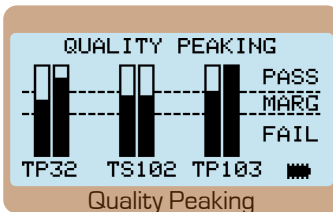

Mod. SAT EXPERT

PRIME
DIGITAL

DVBS2

OEM Welcome

by
ROVER

MADE IN ITALY

**IT HAS
NEVER BEEN
SO SIMPLE**

With bag.

A well Job done in one second!

Select a satellite and start dish alignment, every time you see a satellite spectrum the SAT EXPERT will provide the Satellite name and orbit position and suggest movement directions (go east or go west) towards the wanted satellite.

- ONE SECOND PRECISE & SUPER FAST DISH ALIGNMENT
- FULLY AUTOMATIC
- FIRST SATELLITE IDENTIFICATION
- LONG BATTERY DURATION
- ROBUST HOUSING
- RAIN PROOF BAG