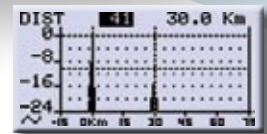

NEW

MASTER Series

The ultra-compact, a step ahead

Digital TV Spectrum with memory peak

DVB-S2, 8PSK, COFDM, QAM constellations and modulation parameters

MPEG Program list and A/V PID

TV Bars Scan
█ = analog █ = digital