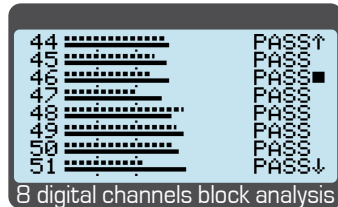

With bag.

A well job done in 3 second!

Connect the CATV socket and automatically SCAN the Power and Quality up-to 140 channels in blocks of 8 channels.

- EASY TO USE FULLY AUTOMATIC
- FAST QUALITY MEASUREMENTS
- SIMULTANEOUS ANALYSIS IN BLOCKS OF 8 DIGITAL AND/OR ANALOG CHANNELS
- WORLDWIDE TV STANDARDS
- FULLY AUTOMATIC MEASUR.
- LI-PO LONG BATTERY DURATION
- ROBUST METAL HOUSING
- RAIN PROOF BAG

Mod. QAM EXPERT MAIN SPECIFICATIONS

MEASUREMENTS & SPECTRUM ANALYSIS

- **Frequency Range:** 4 MHz to 1.000 MHz.
- **Input Impedance:** 75 ohm (interchangeable "F" connector).
- **Power range MEAS.:** 10 to 100 dB μ V [-50 dBmV to 60 dBmV] 120 dB μ V with ext. attenuator
- **Fast spectrum with MAX HOLD:** Full spect. capabilities with peak memory, variable span and automatic reference level.
- **Meas:** All digital and analog measurements, see table below.
- **Quality FAIL - MARGINAL - PASS:** Measuring the quality and the power up-to 140 CHs in blocks of 8 Digital or Analog channels simultaneously.
- **Barscan:** TV analog and digital bars scan form 10 to 100 channels.
- **Memory plan:** World Wide countries with related channels plans are pre-memorized.

GENERAL SPECIFICATIONS

- **DC voltage at RF input:** 5Vdc.
- **Battery:** Rechargeable Li-Po battery pack, 5 hour duration.
- **USB Micro:** For battery charge and PC interface for SW up-grade and memory plan management.
- **Housing:** Metal box and rain proof bag.
- **Size:** H 95 x W 160 x D 34 mm (meter only).
- **Weight:** 500 gr.