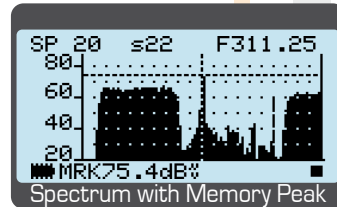

With bag.

A well job done in 3 second!

Connect the CATV socket and automatically SCAN the Power and Quality up-to 140 channels in blocks of 8 channels.

- EASY TO USE FULLY AUTOMATIC
- FAST QUALITY MEASUREMENTS
- SIMULTANEOUS ANALYSIS IN BLOCKS OF 8 DIGITAL AND/OR ANALOG CHANNELS
- WORLDWIDE TV STANDARDS
- FULLY AUTOMATIC MEASUR.
- LI-PO LONG BATTERY DURATION
- ROBUST METAL HOUSING
- RAIN PROOF BAG

Mod. QAM EXPERT MAIN SPECIFICATIONS

MEASUREMENTS & SPECTRUM ANALYSIS

- **Frequency Range:** 4 MHz to 1.000 MHz.
- **Input Impedance:** 75 ohm (interchangeable "F" connector).
- **Power range MEAS.:** 10 to 100 dB μ V [-50 dBmV to 60 dBmV] 120 dB μ V with ext. attenuator
- **Fast spectrum with MAX HOLD:** Full spect. capabilities with peak memory, variable span and automatic reference level.
- **Meas:** All digital and analog measurements, see table below.
- **Quality FAIL - MARGINAL - PASS:** Measuring the quality and the power up-to 140 CHs in blocks of 8 Digital or Analog channels simultaneously.
- **Barscan:** TV analog and digital bars scan form 10 to 100 channels.
- **Memory plan:** World Wide countries with related channels plans are pre-memorized.

GENERAL SPECIFICATIONS

- **DC voltage at RF input:** 5Vdc.
- **Battery:** Rechargeable Li-Po battery pack, 5 hour duration.
- **USB Micro:** For battery charge and PC interface for SW up-grade and memory plan management.
- **Housing:** Metal box and rain proof bag.
- **Size:** H 95 x W 160 x D 34 mm (meter only).
- **Weight:** 500 gr.