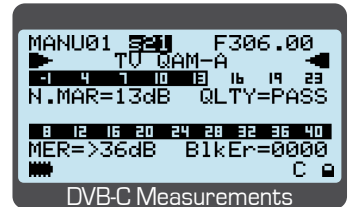

With bag.

A well job done in 3 second!

Connect the CATV socket and automatically SCAN the Power and Quality up-to 140 channels in blocks of 8 channels.

- EASY TO USE FULLY AUTOMATIC
- FAST QUALITY MEASUREMENTS
- SIMULTANEOUS ANALYSIS IN BLOCKS OF 8 DIGITAL AND/OR ANALOG CHANNELS
- WORLDWIDE TV STANDARDS
- FULLY AUTOMATIC MEASUR.
- LI-PO LONG BATTERY DURATION
- ROBUST METAL HOUSING
- RAIN PROOF BAG

Mod. QAM EXPERT MAIN SPECIFICATIONS

MEASUREMENTS & SPECTRUM ANALYSIS

- **Frequency Range:** 4 MHz to 1.000 MHz.
- **Input Impedance:** 75 ohm (interchangeable "F" connector).
- **Power range MEAS.:** 10 to 100 dB μ V [-50 dBmV to 60 dBmV] 120 dB μ V with ext. attenuator
- **Fast spectrum with MAX HOLD:** Full spect. capabilities with peak memory, variable span and automatic reference level.
- **Meas:** All digital and analog measurements, see table below.
- **Quality FAIL - MARGINAL - PASS:** Measuring the quality and the power up-to 140 CHs in blocks of 8 Digital or Analog channels simultaneously.
- **Barscan:** TV analog and digital bars scan form 10 to 100 channels.
- **Memory plan:** World Wide countries with related channels plans are pre-memorized.

GENERAL SPECIFICATIONS

- **DC voltage at RF input:** 5Vdc.
- **Battery:** Rechargeable Li-Po battery pack, 5 hour duration.
- **USB Micro:** For battery charge and PC interface for SW up-grade and memory plan management.
- **Housing:** Metal box and rain proof bag.
- **Size:** H 95 x W 160 x D 34 mm (meter only).
- **Weight:** 500 gr.