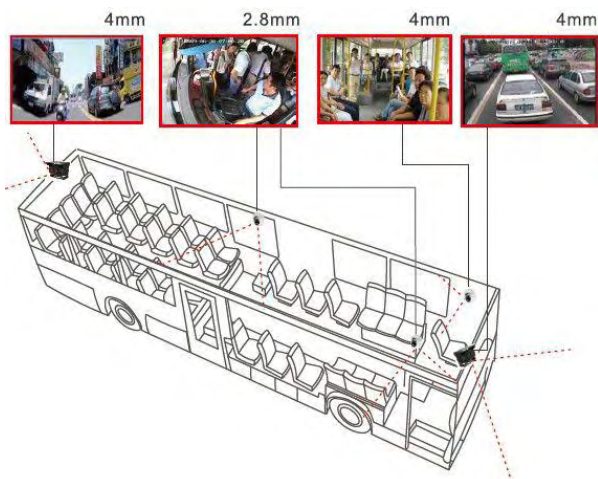

Key Features

- Support 1280x720@30fps HD resolution
- Day/Night(ICR), Digital Noise Filter, Super Wide Dynamic Range, Auto White Light Compensation
- High speed, long distance real time transmission
- Three stream technology, phone monitoring
- IP67 waterproof and dustproof
- Anti-vibration, vandal resistant
- Built-in power loss protection
- PON(DC 12V)
- Support multiple network protocols
- Ideal for vehicle video surveillance

Dimension

(unit: mm)

Application

Technical Specifications

Product series		720P Mobile IP Camera	
Video	Model name	N65	
	Image Sensor	1/3" CMOS SONY IMX238	
	Resolution	1280(H)x720(V)	
	Signal System	50/60 Hz	
	Minimum Illumination	0.05Lux(Color Illumination), F1.2	
	Electronics Shutter	1/25 Sec – 1/10000 Sec	
	Day/Night	IR-CUT	
	Wide Dynamic Range	Digital Wide Dynamic Range	
	Backlight Compensation	Support	
	S/N	≥40db	
Optical Lens	Wide Dynamic Range	≥80db	
	IR	<8m	
	Port	6-pin DJ M12(PON)	
	Aperture	Fixed aperture F1.8	
Audio/Video Encode	Lens	2.8mm, 4mm, 6mm, 8mm Optional	
	Video Compression	H.264	
	Compression Output Rate	768Kbps-6144Kbps	
	Image Resolution	Main Stream:720p @30fps, Network Sub Stream:VGA @25fps Record Sub Stream:VGA @ 30fps	
	CBR/VBR	Support	
	Audio compression standard	ADPCM, G.711A, G.711U	
	Network	Maximum Image	1280x720
		Frame	30FPS
		Image Setting	Chroma, contrast, saturation and sharpness
		Protocol	HTTP, TCP, ARP, RTSP, UDP, RTCP, SMTP, DHCP, DNS, DDNS, PPPoE, IPV4, UPnP, NTP
ONVIF		Support	
Client Terminal Preview		Built-in web server, IE browser	
Interface	Audio Input	Support	
	POE	Support	
	Storage	Client Terminal / MDVR	
Physical Characteristic	Power Supply	PON(DC12V)	
	Power	<2w (Day), <3.5w (Night)	
	Waterproof Rating	IP67	
	Working temperature	-40°C~70°C / -40°F~158°F	
	Working humidity	0% to 90%	
	Dimension (L x W x H)	90.5mm x 68mm x 64mm / 3.563" x 2.677" x 2.520"	