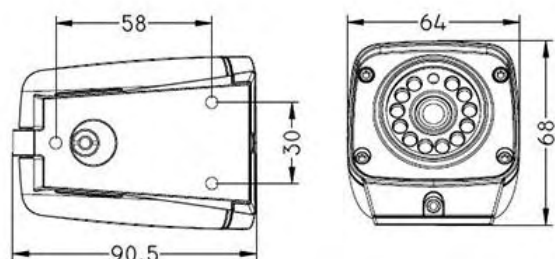

Dimension

(unit: mm)

Application

Technical Specifications

Product series		720P Mobile IP Camera	
Video	Model name	N65	
	Image Sensor	1/3" CMOS SONY IMX238	
	Resolution	1280(H)x720(V)	
	Signal System	50/60 Hz	
	Minimum Illumination	0.05Lux(Color Illumination), F1.2	
	Electronics Shutter	1/25 Sec – 1/10000 Sec	
	Day/Night	IR-CUT	
	Wide Dynamic Range	Digital Wide Dynamic Range	
	Backlight Compensation	Support	
	S/N	≥40db	
Optical Lens	Wide Dynamic Range	≥80db	
	IR	<8m	
	Port	6-pin DJ M12(PON)	
	Aperture	Fixed aperture F1.8	
Audio/Video Encode	Lens	2.8mm, 4mm, 6mm, 8mm Optional	
	Video Compression	H.264	
	Compression Output Rate	768Kbps-6144Kbps	
	Image Resolution	Main Stream:720p @30fps, Network Sub Stream:VGA @25fps Record Sub Stream:VGA @ 30fps	
	CBR/VBR	Support	
	Audio compression standard	ADPCM, G.711A, G.711U	
	Network	Maximum Image	1280x720
		Frame	30FPS
		Image Setting	Chroma, contrast, saturation and sharpness
		Protocol	HTTP, TCP, ARP, RTSP, UDP, RTCP, SMTP, DHCP, DNS, DDNS, PPPoE, IPV4, UPnP, NTP
ONVIF		Support	
Client Terminal Preview		Built-in web server, IE browser	
Interface	Audio Input	Support	
	POE	Support	
	Storage	Client Terminal / MDVR	
Physical Characteristic	Power Supply	PON(DC12V)	
	Power	<2w (Day), <3.5w (Night)	
	Waterproof Rating	IP67	
	Working temperature	-40°C~70°C / -40°F~158°F	
	Working humidity	0% to 90%	
	Dimension (L x W x H)	90.5mm x 68mm x 64mm / 3.563" x 2.677" x 2.520"	