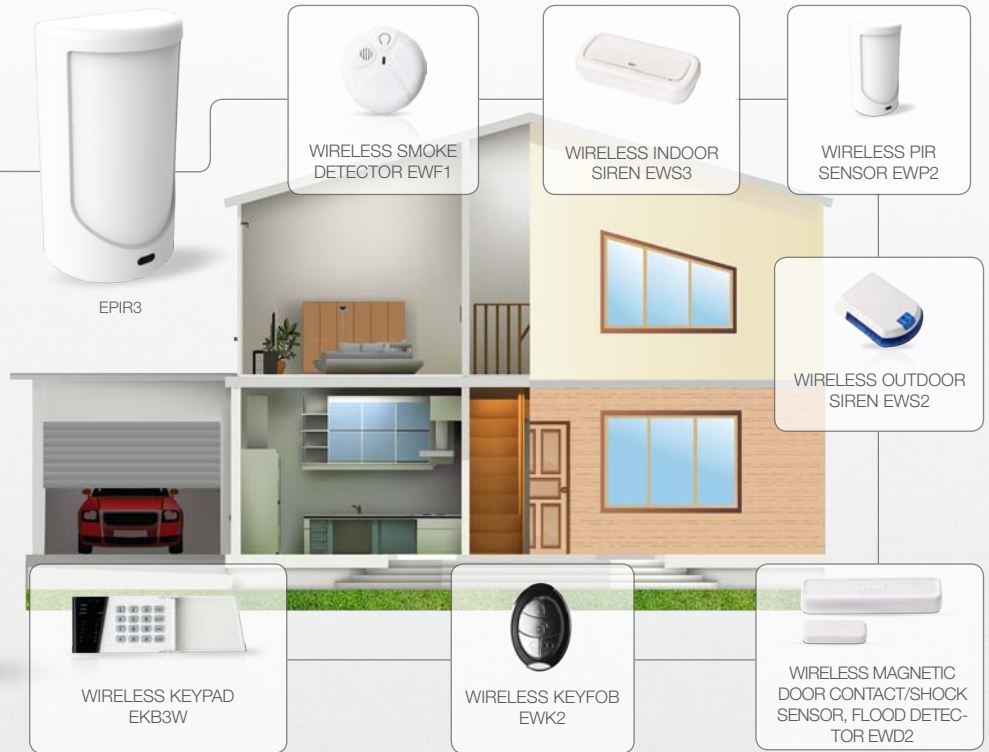

COMPATIBLE WITH ELDES SMART SECURITY

PET-IMMUNE

ANDROID SOFTWARE

IPHONE SOFTWARE

Integrated GSM module

868 MHz wireless

Backup battery inside

SIM card holder

FEATURES

- Easy configuration (USB, Internet or SMS)
- Back up battery
- Covert listening
- Motion detection
- Arming/disarming via phone. Customisable SMS notification
- Powerloss identification and reporting

STANDALONE GSM ALARM SYSTEM EPIR3 AND ACCESSORIES

UP TO 16 EXPANDABLE WIRELESS DEVICES

SECURITY CONTROL VIA INTERNET
AND/ OR SMARTPHONE APPLICATION
POWERED BY ELDES SMART SECURITY -
CLOUD-BASED PLATFORM.