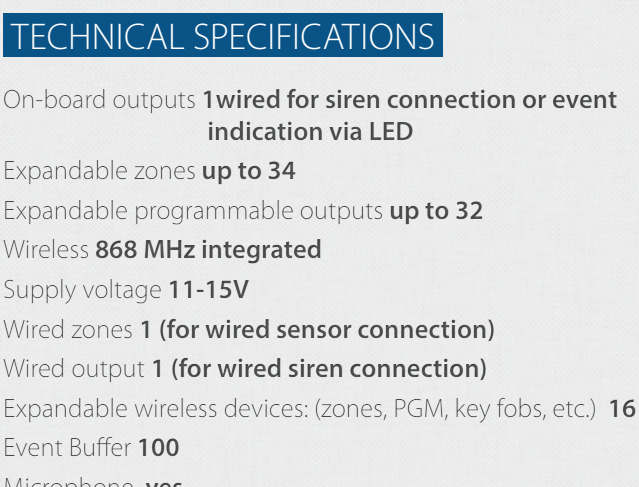

COMPATIBLE WITH ELDES SMART SECURITY

PET-IMMUNE

ANDROID SOFTWARE

IPHONE SOFTWARE

Integrated GSM module

868 MHz wireless

Backup battery inside

SIM card holder