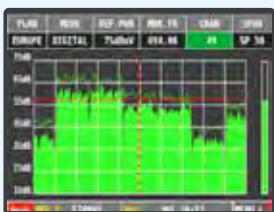

TV Spectrum