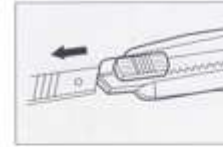

- All blades made of high carbon tool steel SK-5
- Blade thickness: 0.5mm

DK-2039 including 3 pcs blade inside

Weight (g)	Individual Packing
137.8±3	Blister Card

Replacement blade
Model No.: DK-2039-B(6Pcs/Pack)

Step 1:
Snap-off dull blade to instantly expose a new fresh sharp point.

Step 2:
After the last tip is used, slide "Blade Auto Lock" forward and remove the used blade. Then slide the "Blade Auto Lock" all the way back to automatically load the next blade.