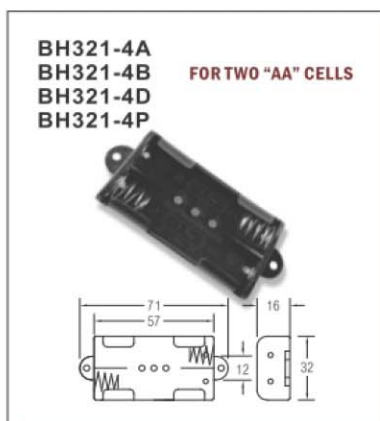

# UM - 3 OR 'AA' SIZE OR EQUIV

品質政策：卓越管理 優良品質 準確交期

BH331A  
BH331B FOR THREE "AA" CELLS  
BH331D  
BH331P

BH331-1A  
BH331-1B FOR THREE "AA" CELLS  
BH331-1D  
BH331-1P

BH331-2A  
BH331-2B FOR THREE "AA" CELLS  
BH331-2D  
BH331-2P

BH332A FOR THREE "AA" CELLS

BH333A FOR THREE "AA" CELLS  
BH333D  
BH333P

BH341-1A FOR FOUR "AA" CELLS  
BH341-1B  
BH341-1D  
BH341-1P

BH341-2A  
BH341-2B FOR FOUR "AA" CELLS  
BH341-2D  
BH341-2P

BH341-3A  
BH341-3B FOR FOUR "AA" CELLS  
BH341-3D  
BH341-3P

BH342-1A  
BH342-1B FOR FOUR "AA" CELLS  
BH342-1D

BH343-1A  
BH343-1B FOR FOUR "AA" CELLS  
BH343-1D

BH343-2A  
BH343-2B FOR FOUR "AA" CELLS  
BH343-2D

BH344A  
BH344B FOR FOUR "AA" CELLS  
BH344D  
BH344P