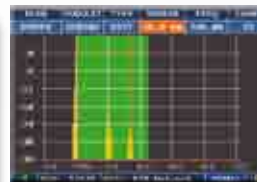

mod. **ATOM LIGHT PLUS** **STC**

The lightest and most compact
SAT, TV & CATV Analyzer in the world

MAIN FEATURES

- CATV TUNER with extended band 4-1000 MHz
- SAT TUNER with extended band 930-2250 MHz
- Extended GSM band 860-1000 MHz for telephone repeater installations,
- Exclusive patented ROVER **AUTODISCOVERY** system: automatically recognises and selects analog TV and digital TV COFDM/QAM signals in both measurement and spectrum mode
- **Detects & measures MPEG4 HD High Definition programs**
- All worldwide SAT transponder pre-stored
- Automatic quality analysis: FAIL-MARG-PASS
- **New TFT, ultrabright, 3.5", very high resolution**
- Rotational encoder and numerical keyboard
- **All measurements, program list, A/V PID, settings and pictures on one screen**
- Auto memory, manual memory and Data Logger functions
- Weighs only 1.4 kg
- 4 to 5 hour battery autonomy
- Battery test function to regenerate/measure battery levels and calibrate the indicator
- Supplied with soft bag for transport, mains adapter and 12V vehicle adapter (18 V optional)
- Free SW upgradeable on-line (USB-2 socket)
- **Small or full screen picture visualization**

HD-T2 & C2 HW upgrades

• **3.5" TFT LED DISPLAY**

• **FAST SPECTRUM with MEMORY**

• **ICON NAVIGATION**

• **Only SIX DIRECT keys for all FUNCTIONS**

Picture ZOOM

Fast spectrum with memory peak. **Detects and memorizes all the details for you**

Constellat. DVB-S2 = 8PSK, T = COFDM, C = QAM and all modulation parameters

TV Bars Scan
▬ = analog ▬ = digital

Impulse response in real time (ECHOES and MICRO-ECHOES in "SFN" networks)

All measurements, pictures and settings on one screen