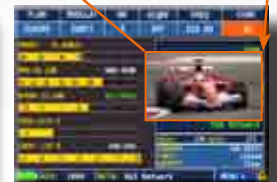

All measurements, pictures and settings on one screen

For technical specifications and product cross-reference

Mod. **ATOM LIGHT PLUS** **STC** **DVB-S/DVB-S2/DVB-T (T2 opt.) & H /DVB-C & DOCSIS D.S.**

PROFESSIONAL COMBINED ANALYZER, 4–2.250 MHz, FOR SAT QPSK/8PSK - TV COFDM & CABLE QAM SIGNALS

- Pre-memorized SAT transponder navigation in all worldwide satellites and in all the worldwide standard TV channel plans
- Assisted satellite dish pointing, double input (DUAL LNB) and Sat Finder functions
- All DiSEqC commands and SCR with automatic search, USALS motor protocol
- Constellation visualiz., MER, PER, LDPC, BCH, aBER, bBER, EVM, ECHOES, Noise Margin & Level/Power meas., Spectrum Analysis
- CABLE MEAS: DOCSIS downstream, INGRESS mode, LEAKAGE mode, BARS SCAN and TILT
- **Factory HW upgrades: MPEG 4 HD (until 31.12.2012)**
- **Factory HW upgrades: DVB-T2 and DVB-C2**

Code	Options
AML-OPT	AM audio demodulator for French standard SECAM "L"
ATOM LIGHT PLUS HD upgrade opt.	HW upgrade for ATOM LIGHT PLUS from SD to HD
DVB-T2 opt	Tuner module with DVB-T2 (plus T and C)
VCA-1218N	Vehicle battery charger, Input 11-26 Vdc, output +18Vdc
RIGHTS-SMART-1	Authorisation code for the SMART PRO PC management, SW program