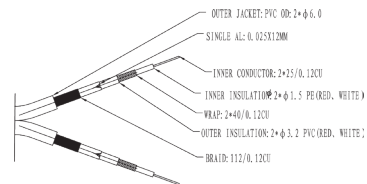

Cross section