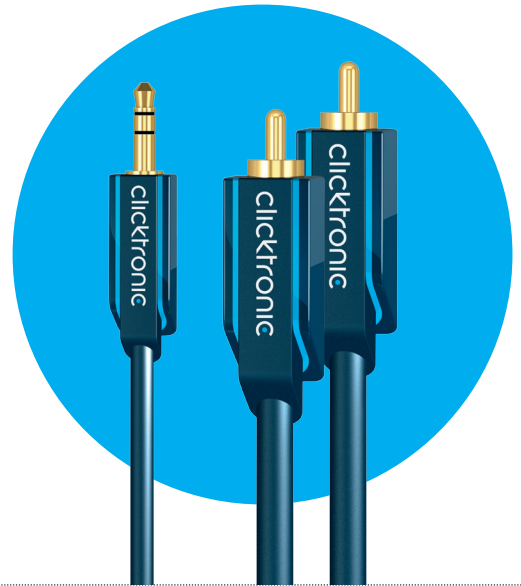

- Y-cinch adapter for connection to HiFi systems/amplifiers
- pure copper conductor and 2-way shielding for clear signal quality
- 24-Karat gold plated contacts for minimum transfer resistances

Specifications

Connections

Plug material:	triple-coated PVC / ABS
Contact material:	24-Karat gold plated
Shielding:	yes
Port 1, type:	3.5 mm STEREO plug
Connector 1, connector length (mm):	30.3
Connector 1, connector width (mm):	9.8
Connector 1, connector height (mm):	8.0
Port 2, type:	2 x RCA plug (RCA)
Connector 2, connector length (mm):	39.8
Connector 2, connector width (mm):	14.0
Connector 2, connector height (mm):	14.0

cable

Type:	Round cable
Length (m):	1 | 1.5 | 2 | 3 | 5 | 7.5 | 10 | 15 | 20
Inner conductor material:	OFC (Oxygen free copper)
Inner conductor diameter (mm):	2 x 25 x 0.120
AWG:	23
Number of shieldings:	2 x
Type of 1st shielding	Aluminium foil
Type of 2nd shielding	Copper braid 96 wires x 0.12 mm cross section
Outer sheath material:	highly elastic PVC
Outer sheath diameter (mm):	3.9 + 6.0
Kink protection:	on both sides

Signal transmission

Transmission modes:	analog audio signals
max. Bandwidth (MHz):	10.0
Capacitance (pF):	155
Characteristic impedance (Ω):	50

General

Operating temperature from / to (°C):	-10 / +80
Warranty (years):	10