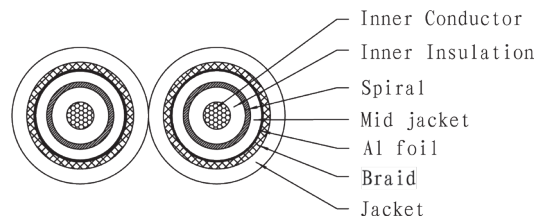

Cross section