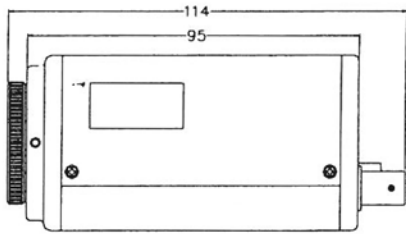

**Full Function CCD Color Camera+ Dual Power**  
**ITEM NO.: 15-CC25, 15-CC25D**

DIP SWITCH		
SW	DOWN	UP
1	AES	AI
2	BLC ON	BLC OFF
3	AGC ON	AGC OFF
4	ATW	AWB
5	NORMAL	MIRROR
6	NORMAL	ZOOM

DIMENSION (UNIT:mm)

**3. Packing**

- 3.1 Camera ×1
- 3.2 User Manual ×1
- 3.3 L Shape Wrench ×1
- 3.4 C to CS Mount Ring ×1

**4. Specification**

ITEMS	15-CC25	15-CC25D
TYPE	COLOR	
PICK UP DEVICE	1/3" CCD IMAGE SENSOR	
PICTURE ELEMENTS	EIA / NTSC: 510H x 492V; CCIR/ PAL: 500H x 582V	
HORIZONTAL RESOLUTION	420 Lines	
MINI ILLUMINATION	0.5Lux	
VERTICAL FREQUENCY	EIA / NTSC: 60 Hz – CCIR / PAL: 50 Hz	
SCANNING SYSTEM	2:1 INTERLACE	
S/N RATIO	52dB	
ELECTRONIC SHUTTER	1/120,000 sec.	
AUTO IRIS LENS	DC DRIVE. / AES / VIDEO DRIVE,	
VIDEO OUTPUT	1Vp-p, 75Ohms	
AUDIO OUTPUT	MAX 2 V p-p 50 Ohms	
GAMMA.	0.45	
WHITE BALANCE	AUTO TRACING	
BACK LIGHT COMPENSATION	ON/OFF SWITCHABLE	
AUTO GAIN CONTROL	ON/OFF SWITCHABLE	
MIROR REVERSE PICTURE	ON/OFF SWITCHABLE	
DIGITAL ZOOM	2X	
DIMENSIONS mm	50x64.5x66	50x50x114
WEIGHT g.	350	
POWER SUPPLY	DC 12V(+/-0.5V)	DC 12V/ AC 24V
POWER CONSUMPTION	150mA (DC 12V)	
STORAGE TEMPERATURE	-30 to +60°C	