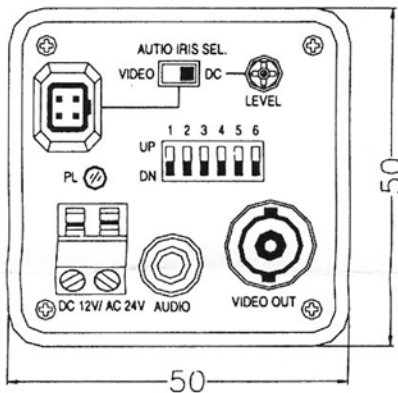

**Full Function CCD Color Camera+ Dual Power**  
**ITEM NO.: 15-CC25, 15-CC25D**

DIP SWITCH		
SW	DOWN	UP
1	AES	AI
2	BLC ON	BLC OFF
3	AGC ON	AGC OFF
4	ATW	AWB
5	NORMAL	MIRROR
6	NORMAL	ZOOM

DIMENSION (UNIT:mm)

IRIS JACK	Video LENS	DC-LENS
P1	+9V	DUMP-
P2	N.C.	DUMP+
P3	VIDEO	DRIVE
P4	GND	GND

**2. Caution for Installation**

- 2.1 Avoid places where there is direct sunlight. When using the camera outside.
- 2.2 Be careful, never let any water in this equipment.
- 2.3 Do not directly touch the CCD element. If necessary, use a soft cloth moistened with alcohol to wipe off the dust.
- 2.4 When the camera installs in dust or wet environment, please puts into the camera housing.
- 2.5 Be extra careful not to shake the camera.
- 2.6 Avoid places where temperatures exceed 50 °C or more.

- 2.7 When any abnormalities occur, make sure to unplug the unit and contact your local dealer.
- 2.8 The camera are operated with adaptor DC 12V or AC 24V for 15-CC25D, regulated adaptor DC 12V for 15-CC25.

**3. Packing**

- 3.1 Camera ×1
- 3.2 User Manual ×1
- 3.3 L Shape Wrench ×1
- 3.4 C to CS Mount Ring ×1

**4. Specification**

ITEMS	15-CC25	15-CC25D
TYPE	COLOR	
PICK UP DEVICE	1/3" CCD IMAGE SENSOR	
PICTURE ELEMENTS	EIA / NTSC: 510H x 492V; CCIR/ PAL: 500H x 582V	
HORIZONTAL RESOLUTION	420 Lines	
MINI ILLUMINATION	0.5Lux	
VERTICAL FREQUENCY	EIA / NTSC: 60 Hz – CCIR / PAL: 50 Hz	
SCANNING SYSTEM	2:1 INTERLACE	
S/N RATIO	52dB	
ELECTRONIC SHUTTER	1/120,000 sec.	
AUTO IRIS LENS	DC DRIVE. / AES / VIDEO DRIVE,	
VIDEO OUTPUT	1Vp-p, 75Ohms	
AUDIO OUTPUT	MAX 2 V p-p 50 Ohms	
GAMMA.	0.45	
WHITE BALANCE	AUTO TRACING	
BACK LIGHT COMPENSATION	ON/OFF SWITCHABLE	
AUTO GAIN CONTROL	ON/OFF SWITCHABLE	
MIROR REVERSE PICTURE	ON/OFF SWITCHABLE	
DIGITAL ZOOM	2X	
DIMENSIONS mm	50x64.5x66	50x50x114
WEIGHT g.	350	
POWER SUPPLY	DC 12V(+/-0.5V)	DC 12V/ AC 24V
POWER CONSUMPTION	150mA (DC 12V)	
STORAGE TEMPERATURE	-30 to +60°C	