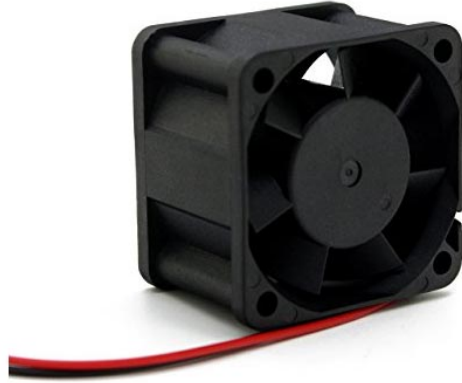

OEM

DC-4028/12V/PF40281B3-G99

DUAL Ball Bearing 12V DC, small Size Brushless Fan 40x40x28mm, 13000rpm.